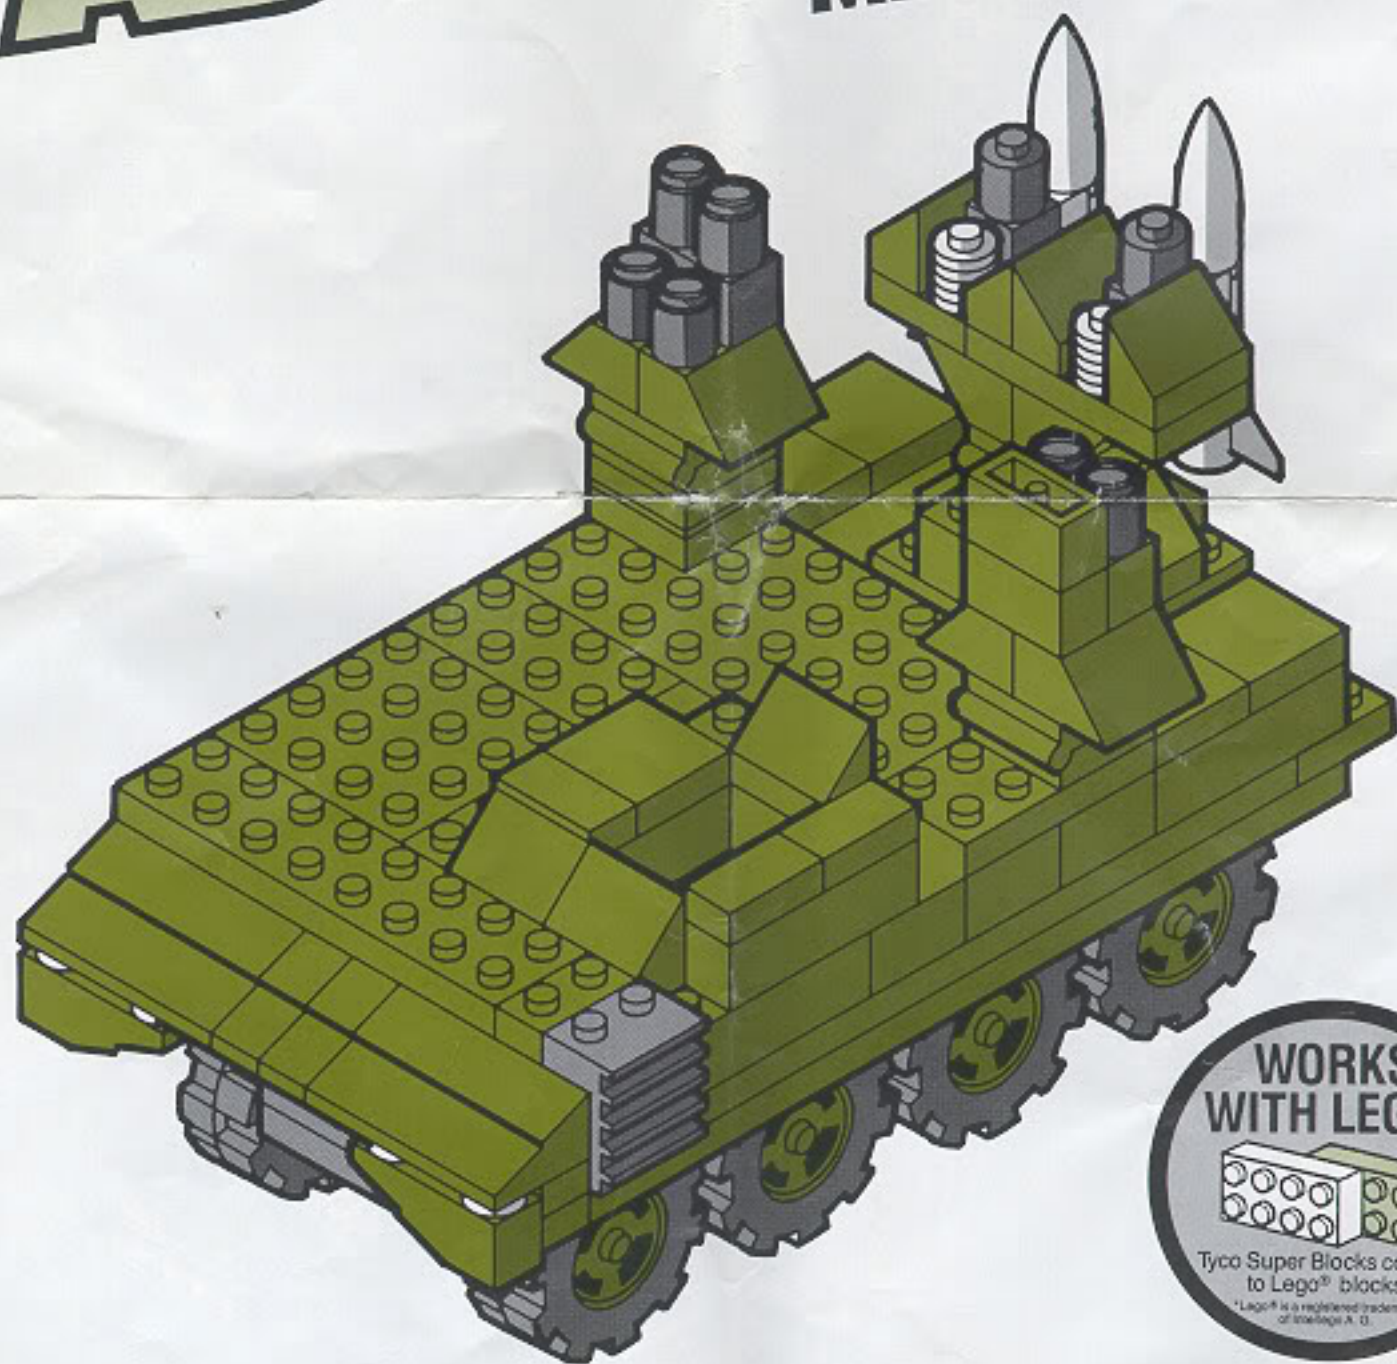

INSTRUCTIONS  
5286 MAULER

# TYCO<sup>®</sup> SUPER BLOCKS<sup>™</sup>

# ADVENTURE

## MILITARY SERIES

**TYCO SUPER BLOCKS ARE SAFE, CREATIVE, FUN.**

TYCO "Standard Size" SUPER BLOCKS are intended for use by children 4 years of age and older. As with any toy construction set, TYCO SUPER BLOCKS contain many small parts that must be kept away from children under 3.